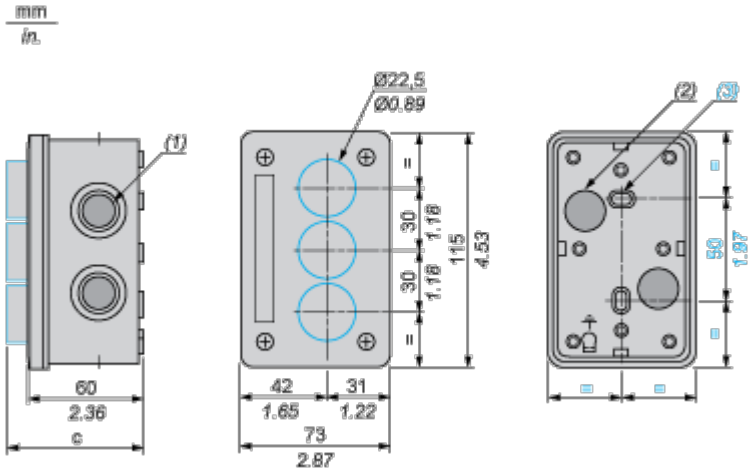

Çevre Beyanı

[Çevresel Ürün Profili](#)

Döngüsellik Profili

[Kullanım Sonu Bilgileri](#)

Dimensions Drawings

Dimensions

- (1) 6 ISO 20 knock-outs.
- (2) 2 knock-outs for cable entry, maximum capacity 20 mm / 0.79 in.
- (3) 2 knock-out elongated fixing holes \varnothing 3 mm x 5 mm / \varnothing 0.12 in. x 0.20 in.

Control station XALE fitted with:	c in mm	c in in.
Flush pushbutton	69	2.72
Projecting pushbutton	71	2.79
Illuminated pushbutton	74.5	2.93
Pilot light	71	2.79
Emergency stop without key	89.5	3.52
Selector switch with standard handle	84.5	3.33
Key switch	100	3.94